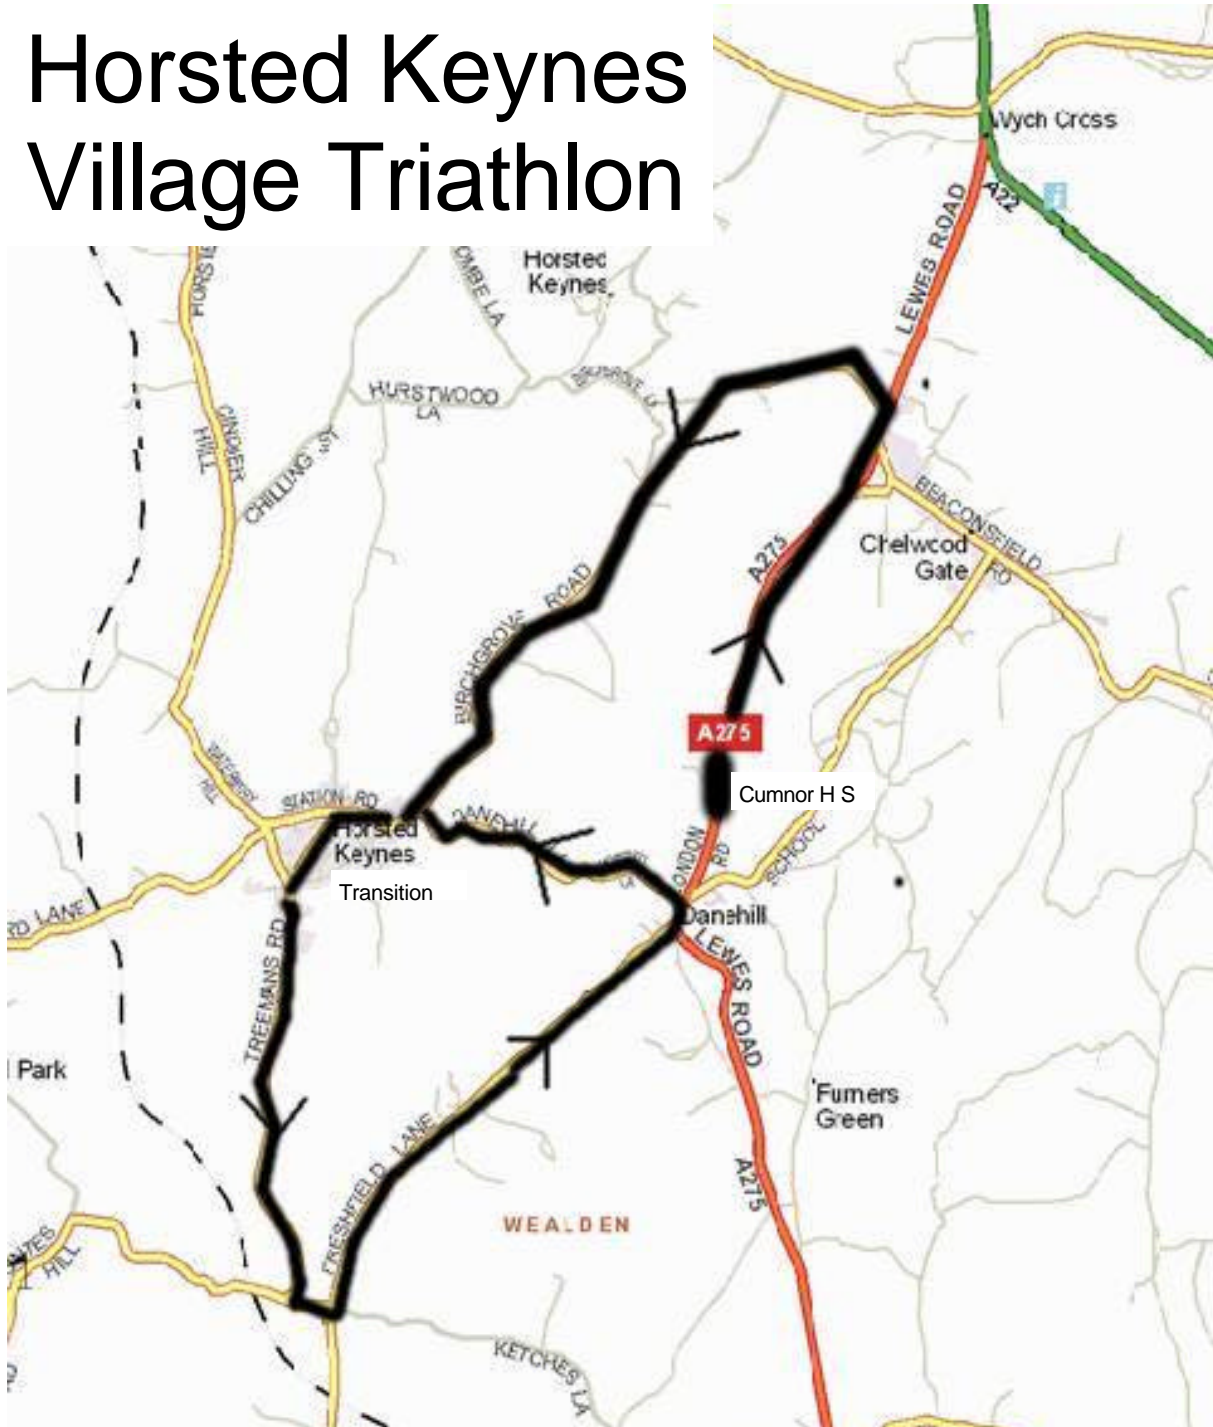

Horsted Keynes Village Triathlon

Bike Course

Cumnor House School, Turn RIGHT,

North on A275 , LEFT at Chelwood Gate oposite Red Lion PH.

Short Course into village finish at the Green

Long Course: continue passed the Green, LEFT into Lewes Road, LEFT into Treemans Road, Next 2 LEFT turns towards Danehill passed the brickworks. LEFT at Danehill, Down steep hill, Up to edge of HK, turn LEFT towards the Green.

Continue on to complete a SECOND LAP.